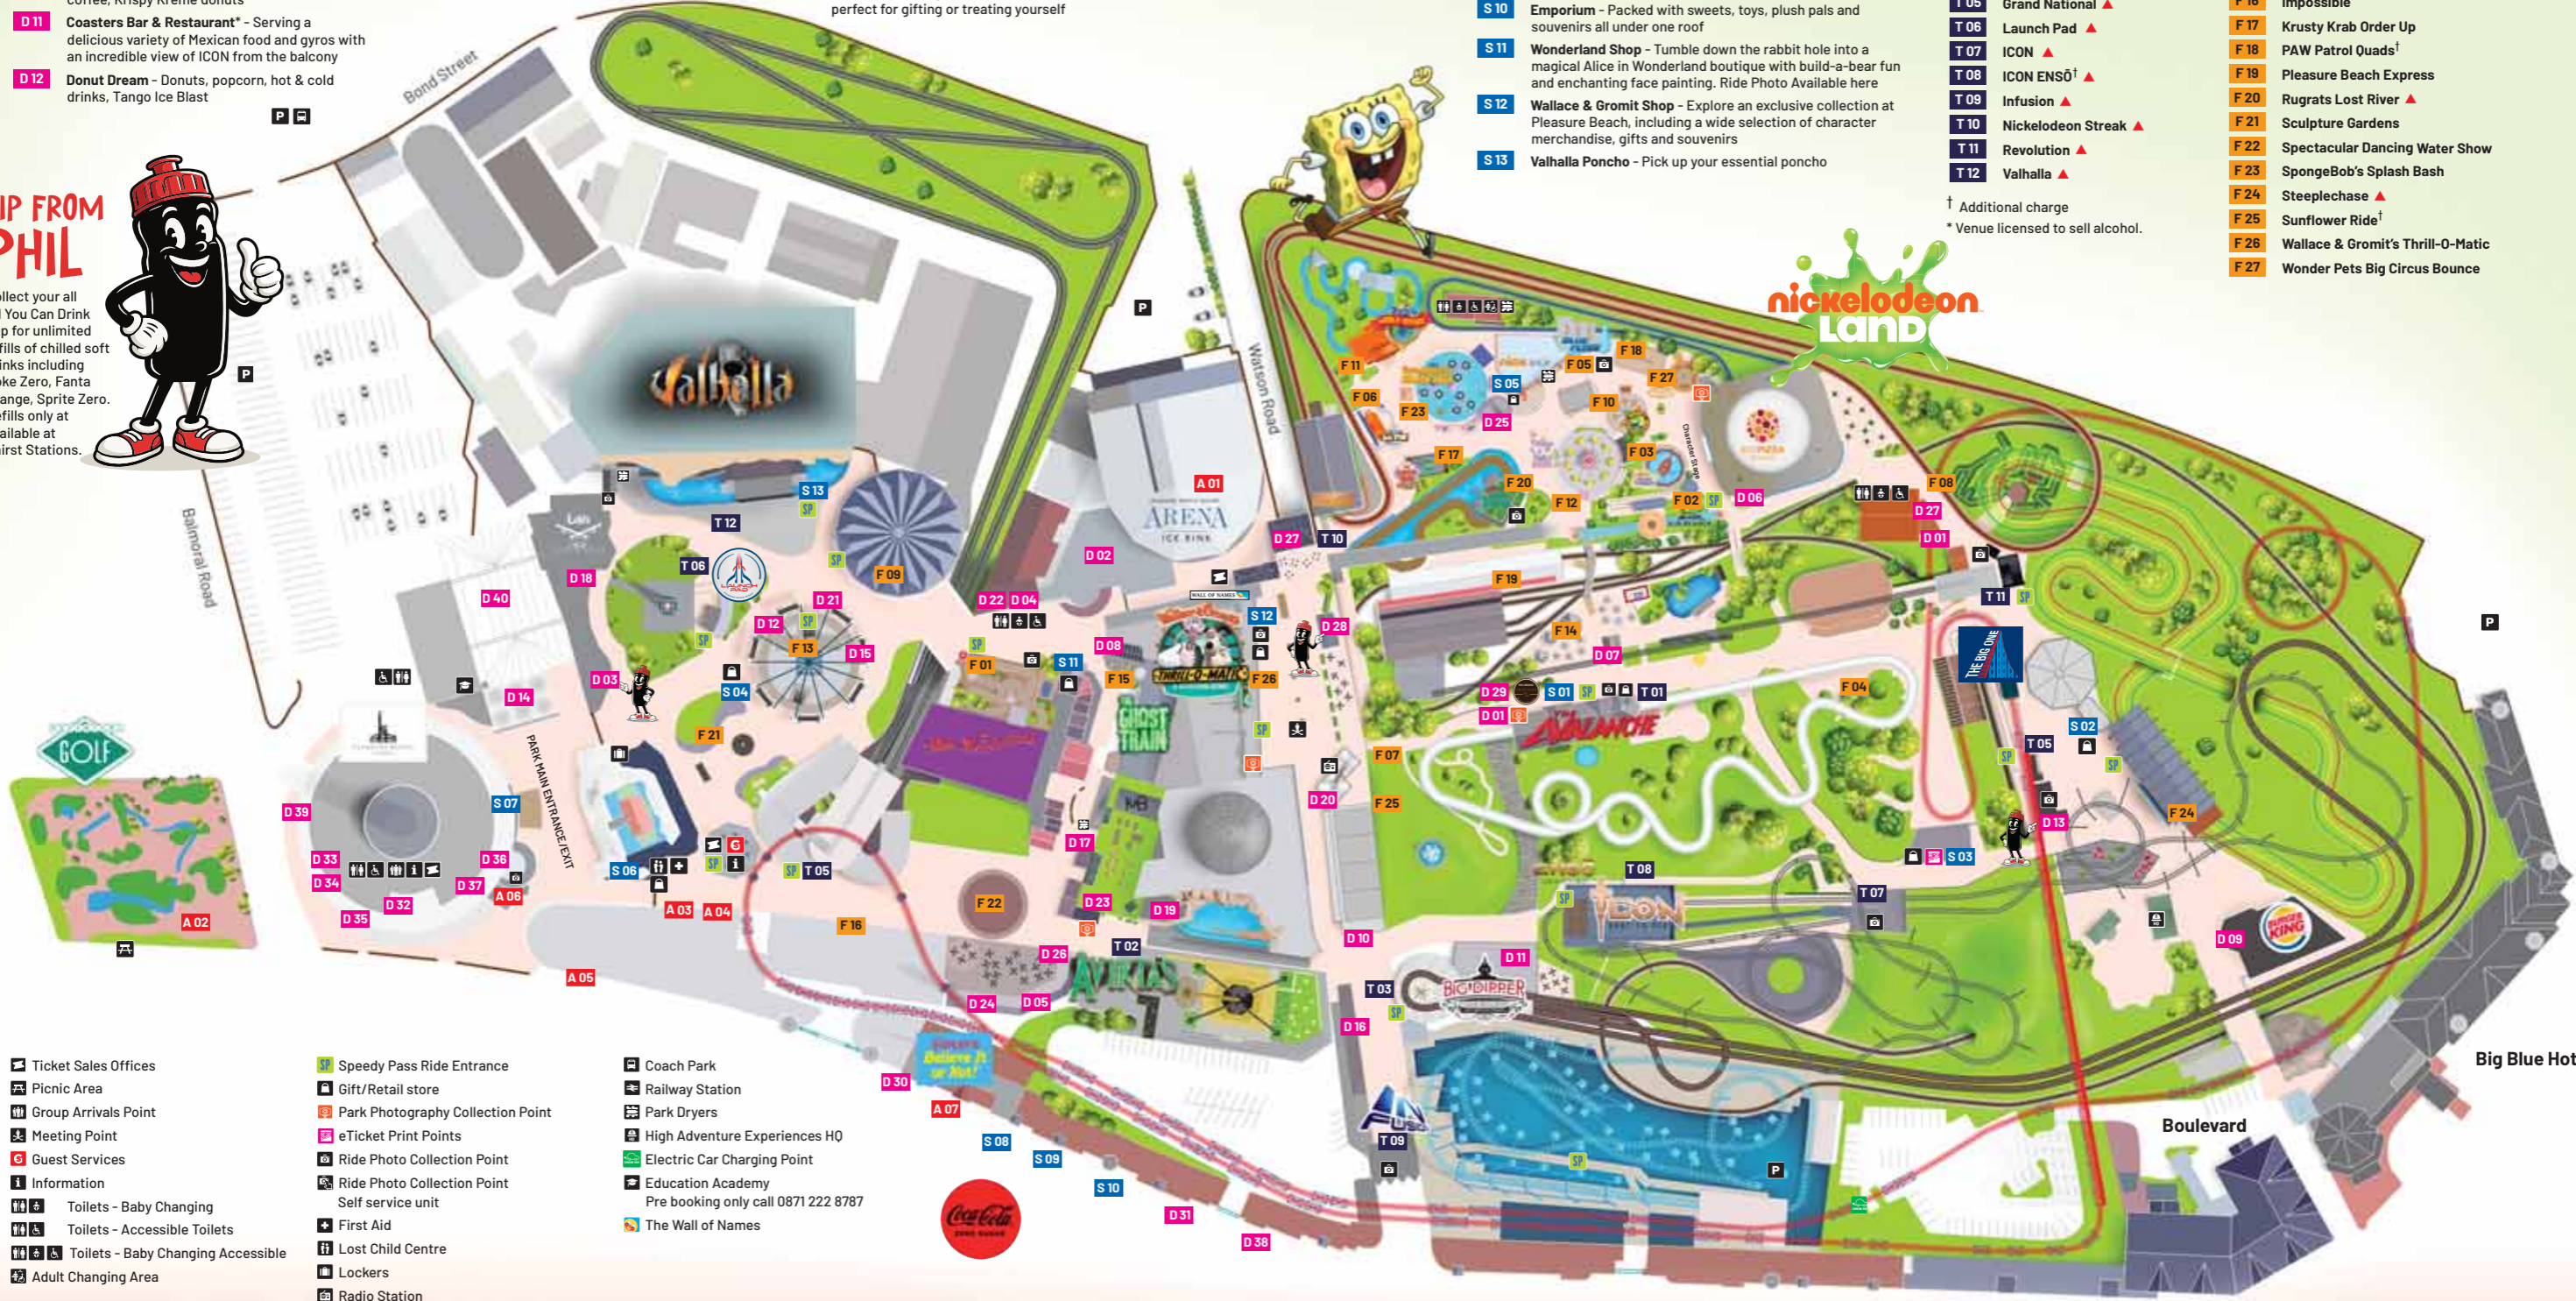

MORE TO EXPERIENCE

Attractions nearby

- **A 01** **Arena - Ice Skating†**
- **A 02** **Adventure Golf†**
- **A 03** **Kentucky Derby**
- **A 04** **Main Arcade**
- **A 05** **Playdium Arcade**
- **A 06** **Pasaje Del Terror†**
- **A 07** **Ripley's Believe It or Not!†**

THRILL RIDES

- **T 01** **Avalanche ▲**
- **T 02** **NEW Aviktas ▲**
- **T 03** **Big Dipper ▲**
- **T 04** **Big One ▲**
- **T 05** **Grand National ▲**
- **T 06** **Launch Pad ▲**
- **T 07** **ICON ▲**
- **T 08** **ICON ENSO! ▲**
- **T 09** **Infusion ▲**
- **T 10** **Nickelodeon Stream ▲**
- **T 11** **Revolution ▲**
- **T 12** **Valhalla ▲**

† Additional charge
* Venue licensed to sell alcohol.

FAMILY RIDES/ATTRACTIONS

- **F 01** **Alice in Wonderland**
- **F 02** **Avatar Airbender ▲**
- **F 03** **Backyardigans Pirate Treasure**
- **F 04** **Bradley's Orbiters†**
- **F 05** **Blue Flyer ▲**
- **F 06** **Bikini Bottom Bus Tour**
- **F 07** **Bradley and Bella's Learning Garden and Sensory Space**
- **F 08** **Chinese Puzzle Maze**
- **F 09** **Derby Racer**
- **F 10** **Diego's Rainforest Rescue**
- **F 11** **Dora's World Voyage**
- **F 12** **Fairy World Taxi Spin**
- **F 13** **Flying Machines**
- **F 14** **Gepetto's Horse†**
- **F 15** **Ghost Train**
- **F 16** **Impossible**
- **F 17** **Krusty Krab Order Up**
- **F 18** **PAW Patrol Quads†**
- **F 19** **Pleasure Beach Express**
- **F 20** **Rugrats Lost River ▲**
- **F 21** **Sculpture Gardens**
- **F 22** **Spectacular Dancing Water Show**
- **F 23** **SpongeBob's Splash Bash**
- **F 24** **Steeplechase ▲**
- **F 25** **Sunflower Ride†**
- **F 26** **Wallace & Gromit's Thrill-O-Matic**
- **F 27** **Wonder Pets Big Circus Bounce**

TIP FROM PHIL

Collect your all All You Can Drink cup for unlimited refills of chilled soft drinks including Coke Zero, Fanta Orange, Sprite Zero. Refills only at available at Thirst Stations.

- Ticket Sales Offices
- Picnic Area
- Group Arrivals Point
- Meeting Point
- Guest Services
- Information
- Toilets - Baby Changing
- Toilets - Accessible Toilets
- Toilets - Baby Changing Accessible
- Adult Changing Area
- Speedy Pass Ride Entrance
- Gift/Retail store
- Park Photography Collection Point
- eTicket Print Points
- Ride Photo Collection Point
- Ride Photo Collection Point Self service unit
- First Aid
- Lost Child Centre
- Lockers
- Radio Station
- Coach Park
- Railway Station
- Park Dryers
- High Adventure Experiences HO
- Electric Car Charging Point
- Education Academy Pre booking only call 0871 222 8787
- The Wall of Names